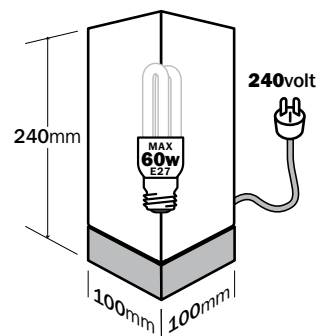

Touch Lamp

Simply touch the base of the lamp to turn on and off.

The light is constructed from robust shatter proof materials with a modern, stylish square design.

Lamp includes a 11 watt energy saver bulb (equivalent to 60 watt) that lasts up to six times longer and provides an 80% energy saving over standard incandescent bulbs.

Save energy with sustainable products, reduce your energy bill and carbon (CO²) emissions.

Delivered fully assembled, ready to plug into a regular 240 volt socket.

CODE	TL-SQ
PRICE	\$74.80
DELIVERY	\$19.80