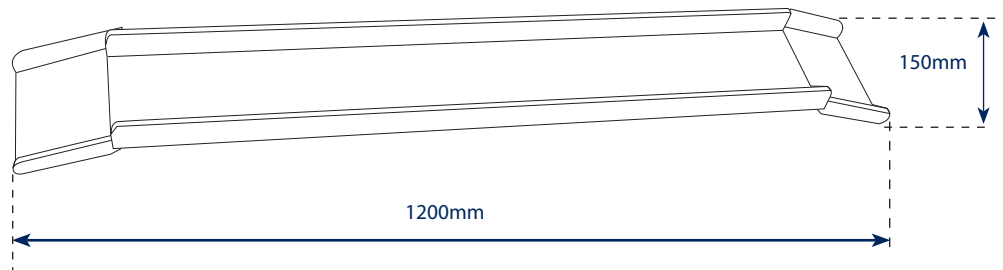

LOG984

www.nuweigh.com.au

Features

- Lightweight & portable
- Entry & exit ramps
- Carry handles
- Robust design
- 4 Load cell display
- Large 26mm LCD display
- Wall mount bracket
- Weighs in kg & lb

Wheel Chair Scale

PHYSICAL DIMENSIONS (mm)

NUWEIGH AUSTRALIA

104 - 114 Hannell Street Wickham NSW 2293 | T 02 4961 4554 | F 02 4962 1136
sales@nws.com.au | www.nuweigh.com.au